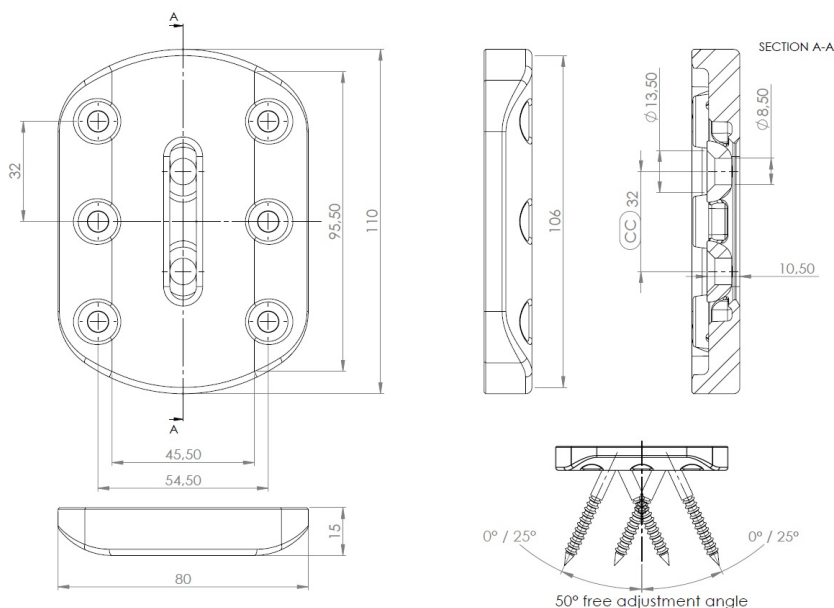

PRODUCT SHEET

Description:

Leg Connector "Conan", SS304, Black, F/Slanted Legs, (Screws For Leg Fixing to be bought separately.
2 x 06.11.215-0)

Item number:

06.11.210-0

Units	Box	Carton	HS Code	Barcode
Pcs.	4	40	8302420090	
				5704866503570